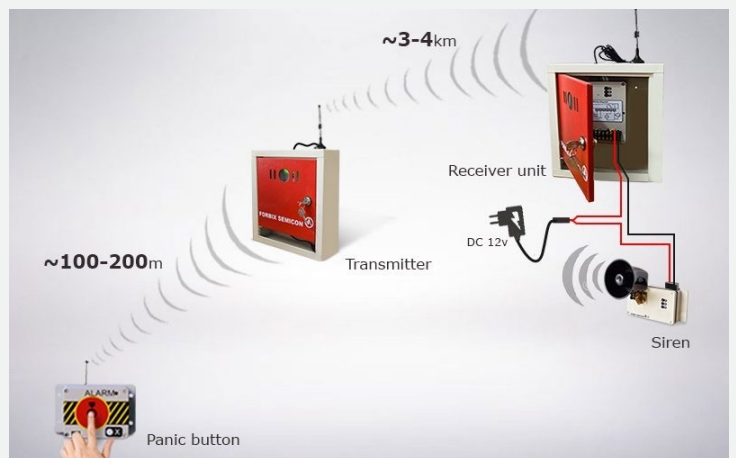

SWIFT RESPONSE SOLUTIONS

WIRELESS PANIC ALARMS, NURSE CALL, TRAFFIC CONTROLLER & RF TRANSMITTER RECEIVER

WIRELESS NURSE CALL SYSTEMS

- Complete wireless solution
- No wiring, No installation, Low maintenance
- Patient press remote to alert attendant
- Runs on latest RF (Radio Frequency) technology
- Supports over 6000 patient beds
- Plug & play units
- Modular and scalable architecture

INSTALLED IN US, EUROPEAN, AFRICAN, MIDDLE EAST & ASIAN HOSPITALS

WIRELESS LONG RANGE ALARM SYSTEMS

- Unrivalled Range and Coverage over 3-4 Km in open line of sight
- Trusted by Security Professionals
- Decades of Proven Reliability
- Security for Sensitive Zones
- Versatile Applications, Custom Solutions
- Cutting-Edge RF Technology
- Instant Emergency Response
- Wireless Flexibility, Easy Setup