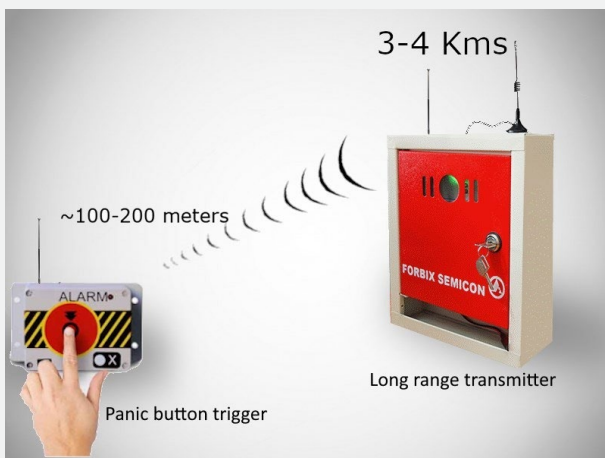

SWIFT RESPONSE SOLUTIONS

WIRELESS PANIC ALARMS, NURSE CALL, TRAFFIC CONTROLLER & RF TRANSMITTER RECEIVER

WIRELESS NURSE CALL SYSTEMS

- Complete wireless solution
- No wiring, No installation, Low maintenance
- Patient press remote to alert attendant
- Runs on latest RF (Radio Frequency) technology
- Supports over 6000 patient beds
- Plug & play units
- Modular and scalable architecture

INSTALLED IN US, EUROPEAN, AFRICAN, MIDDLE EAST & ASIAN HOSPITALS

WIRELESS LONG RANGE ALARM SYSTEMS

- Unrivalled Range and Coverage over 3-4 Km in open line of sight
- Trusted by Security Professionals
- Decades of Proven Reliability
- Security for Sensitive Zones
- Versatile Applications, Custom Solutions
- Cutting-Edge RF Technology
- Instant Emergency Response
- Wireless Flexibility, Easy Setup